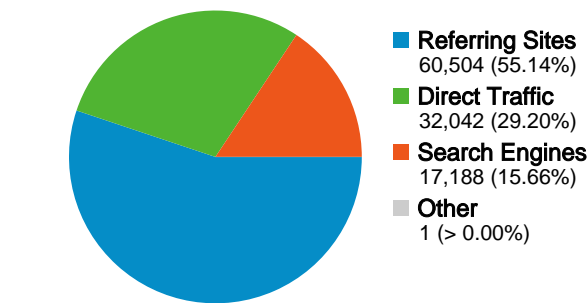

Site Usage

109,735 Visits

63.21% Bounce Rate

267,557 Pageviews

00:01:48 Avg. Time on Site

2.44 Pages/Visit

74.66% % New Visits

Traffic Sources Overview

Map Overlay world

Top Content

URL	Pageviews	% visits
/	47,260	17.66%
/resources/cm/mlacitationss	26,236	9.81%
/admin/cm/mlacitationss	15,051	5.63%
/create	11,232	4.20%
/research	10,926	4.08%

All traffic sources sent a total of 109,735 visits

## 109,735 visits came from 108 countries/territories

### Site Usage

Visits	Pages/Visit	Avg. Time on Site	% New Visits	Bounce Rate	
<b>109,735</b> % of Site Total: 100.00%	<b>2.44</b> Site Avg: 2.44 (0.00%)	<b>00:01:48</b> Site Avg: 00:01:48 (0.00%)	<b>74.53%</b> Site Avg: 74.66% (-0.16%)	<b>63.21%</b> Site Avg: 63.21% (0.00%)	
Country/Territory	Visits	Pages/Visit	Avg. Time on Site	% New Visits	Bounce Rate
United States	105,475	2.45	00:01:49	74.13%	63.02%
Canada	1,383	2.13	00:01:07	84.67%	68.76%
Australia	503	2.55	00:01:07	88.07%	62.82%
Japan	458	2.14	00:01:08	78.38%	71.62%
Mexico	324	2.92	00:01:59	86.11%	55.56%
New Zealand	245	1.80	00:02:18	89.39%	67.76%
Belgium	177	3.66	00:01:58	66.67%	52.54%
Malaysia	159	1.62	00:01:10	81.76%	79.25%
Philippines	117	1.91	00:02:25	79.49%	74.36%
United Kingdom	70	1.84	00:00:40	88.57%	81.43%