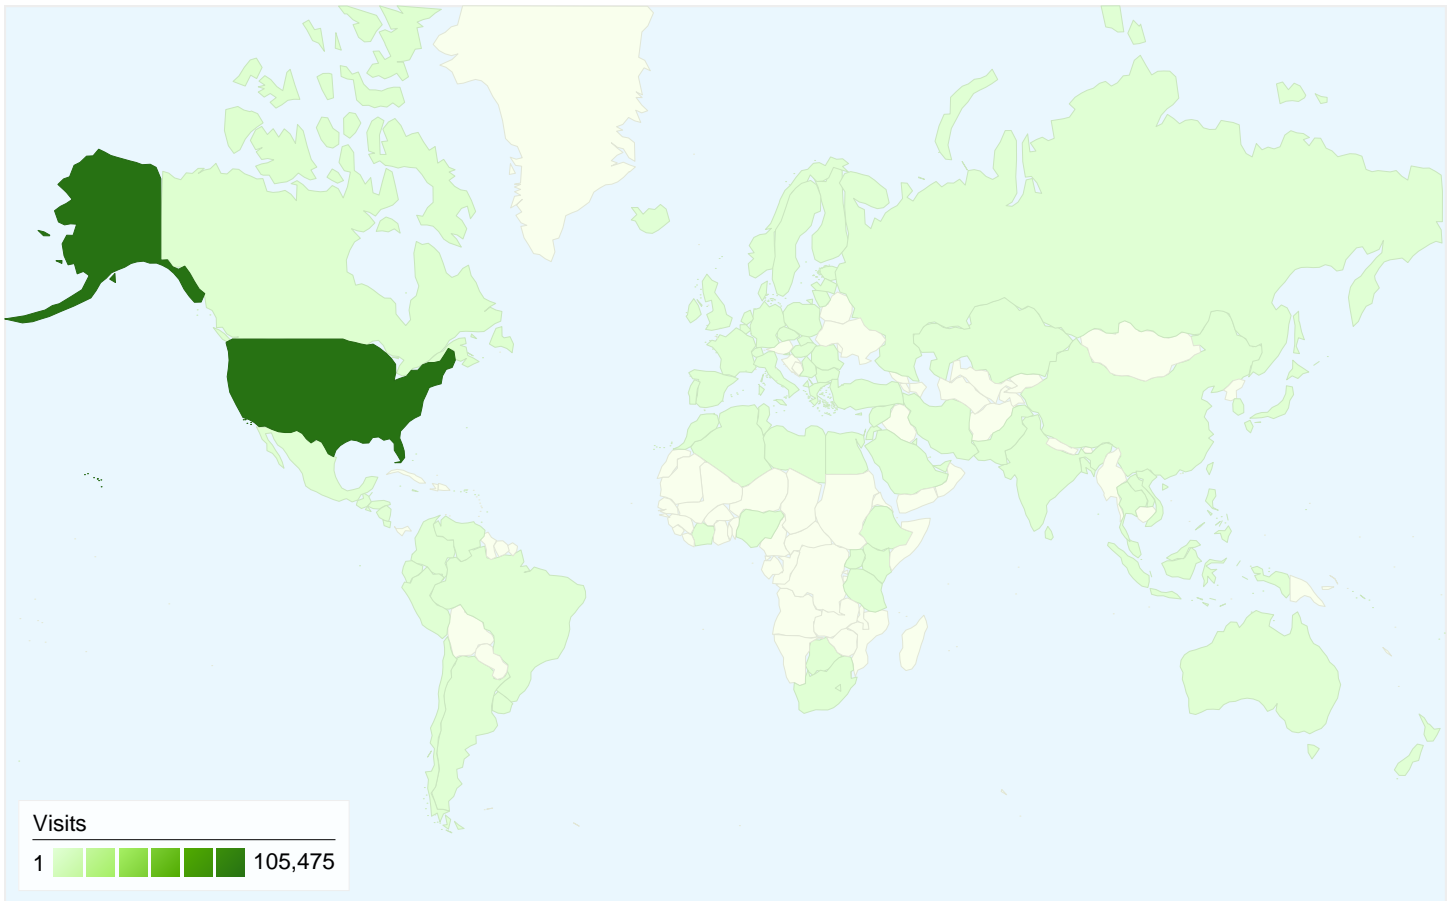

Site Usage

109,735 Visits

63.21% Bounce Rate

267,557 Pageviews

00:01:48 Avg. Time on Site

2.44 Pages/Visit

74.66% % New Visits

Traffic Sources Overview

Map Overlay world

Top Content

URL	Pageviews	% visits
/	47,260	17.66%
/resources/cm/mlacitationss	26,236	9.81%
/admin/cm/mlacitationss	15,051	5.63%
/create	11,232	4.20%
/research	10,926	4.08%

All traffic sources sent a total of 109,735 visits

- 29.20% Direct Traffic
- 55.14% Referring Sites
- 15.66% Search Engines

## 109,735 visits came from 108 countries/territories