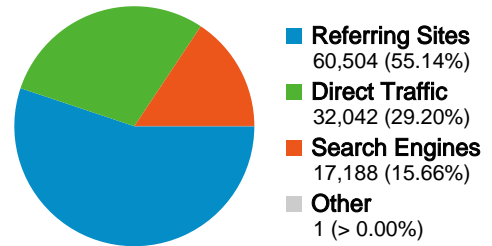

Site Usage

109,735 Visits

63.21% Bounce Rate

267,557 Pageviews

00:01:48 Avg. Time on Site

2.44 Pages/Visit

74.66% % New Visits

Traffic Sources Overview

Map Overlay world

Top Content

URL	Pageviews	% visits
/	47,260	17.66%
/resources/cm/mlacitationss	26,236	9.81%
/admin/cm/mlacitationss	15,051	5.63%
/create	11,232	4.20%
/research	10,926	4.08%

All traffic sources sent a total of 109,735 visits

- 29.20% Direct Traffic
- 55.14% Referring Sites
- 15.66% Search Engines

## 109,735 visits came from 108 countries/territories